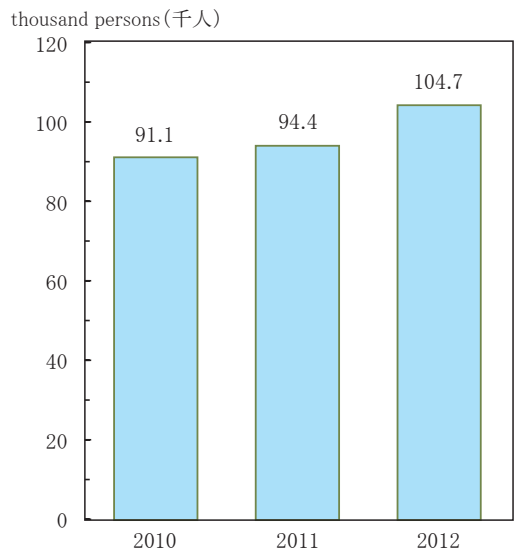

INTERNATIONAL EXCHANGE (国際交流)

In 2012, 104,692 people embarked abroad from Ishikawa, an increase of 10.9% from the previous year.

The number of foreigners registered in Ishikawa Prefecture was 10,601 as of end of 2012. Among these there are 5,110 Chinese which is the highest among foreign nationalities; apart from this, there are 1,755 Koreans, 832 Brazilians, 603 Filipinos, 572 Vietnamese and 355 Indonesians as well as other foreign nationals.

As of July 1, 2012, there were 1,562 international students studying at various higher education institutes in Ishikawa Prefecture. 1,474 students were from Asia, 30 students were from Europe, and 9 students were from North America.

2012年の石川県の出国者数は104,692人で、前年に比べて10.9%増加しています。

2012年末現在の県内の外国人住民登録者数は10,601人で、国別で最も多いのは中国5,110人となっており、次に韓国・朝鮮1,755人、ブラジル832人、フィリピン603人、ベトナム572人、インドネシア355人などの順になっています。

外国人留学生は2012年7月1日現在、県内教育機関が受け入れているのは1,562人で、地域別ではアジア1,474人、ヨーロッパ30人、北米9人などとなっています。

TRAVELS OVERSEAS IN ISHIKAWA (石川県の出国者数)

Source : Ministry of Justice
資料 : 法務省