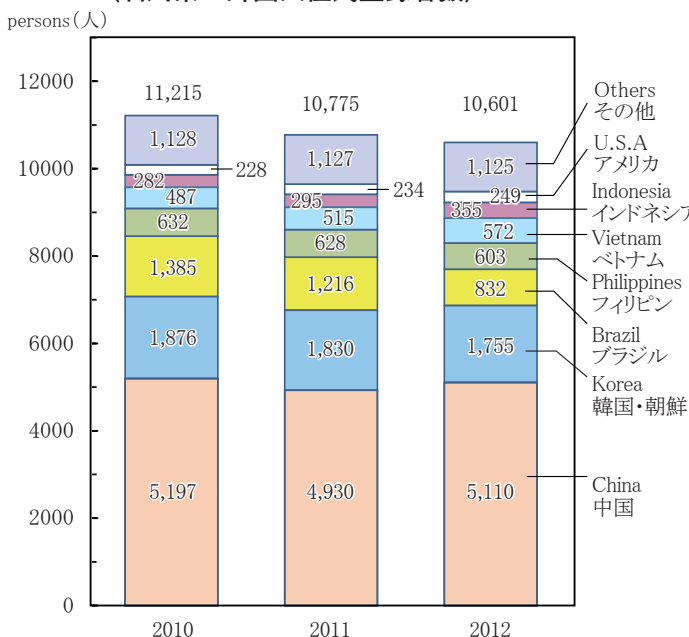

NON-JAPANESE REGISTERED RESIDENTS IN ISHIKAWA (石川県の外国人住民登録者数)

※Non-Japanese Registered under the Alien Registration Act till 2011
※2011年までは外国人登録法に基づく外国人登録者数
Source : International Exchange Division, Ishikawa Prefectural Government
資料 : 石川県国際交流課