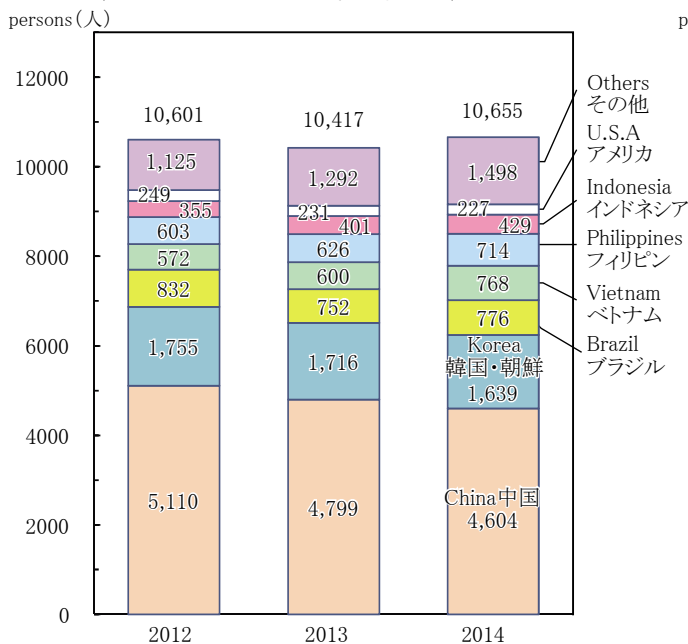

NON-JAPANESE REGISTERED RESIDENTS IN ISHIKAWA

(石川県の外国人住民登録者数)

Source: International Exchange Division, Ishikawa Prefectural Government
資料：石川県国際交流課