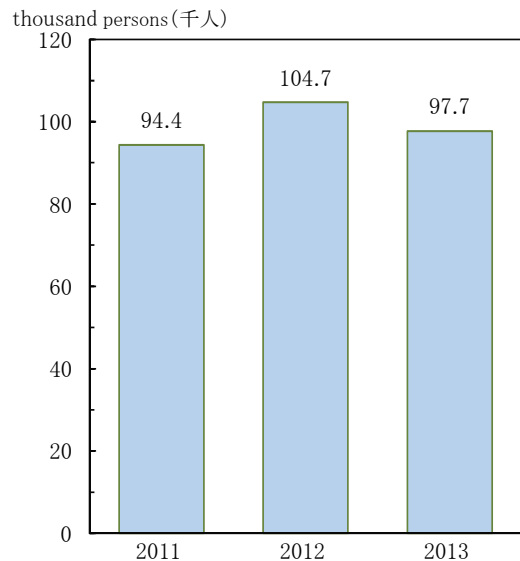

INTERNATIONAL EXCHANGE (国際交流)

In 2013, 97,688 people embarked abroad from Ishikawa, an decrease of 6.7% from the previous year.

The number of foreigners registered in Ishikawa Prefecture was 10,655 as of end of 2014. Among these there are 4,604 Chinese which is the highest among foreign nationalities; apart from this, there are 1,639 Koreans, 776 Brazilians, 768 Vietnamese, 714 Filipinos and 429 Indonesians as well as other foreign nationals.

As of May 1, 2013, there were 1,534 international students studying at various higher education institutes in Ishikawa Prefecture. 1,440 students were from Asia, 50 students were from Europe, and 8 students were from North America.

2013年の石川県の出国者数は97,688人で、前年に比べて6.7%減少しています。

2014年末現在の県内の外国人住民登録者数は10,655人で、国別で最も多いのは中国4,604人となっており、次に韓国・朝鮮1,639人、ブラジル776人、ベトナム768人、フィリピン714人、インドネシア429人などの順になっています。

外国人留学生は2013年5月1日現在、県内教育機関が受け入れているのは1,534人で、地域別ではアジア1,440人、ヨーロッパ50人、北米8人などとなっています。

TRAVELS OVERSEAS IN ISHIKAWA (石川県の出国者数)

Source: Ministry of Justice
資料：法務省