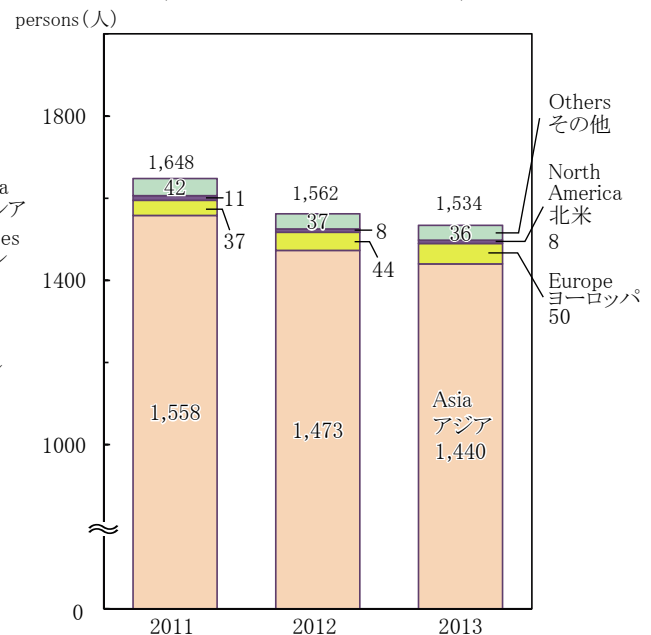

FOREIGN STUDENTS IN ISHIKAWA

(石川県の外国人留学生数)

※Annual data recorded on 1st July for 2012 and earlier; 1st May for 2013 and beyond.
※2012年までは7月1日時点、2013年からは5月1日時点
Source: International Exchange Division, Ishikawa Prefectural Government
資料：石川県国際交流課