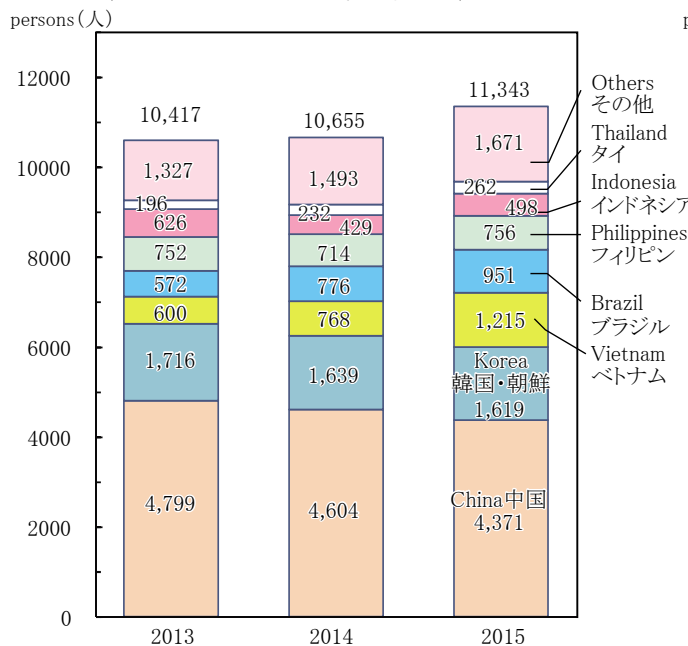

NON-JAPANESE REGISTERED RESIDENTS IN ISHIKAWA

(石川県の外国人住民登録者数)

Source: International Exchange Division, Ishikawa Prefectural Government
資料：石川県国際交流課