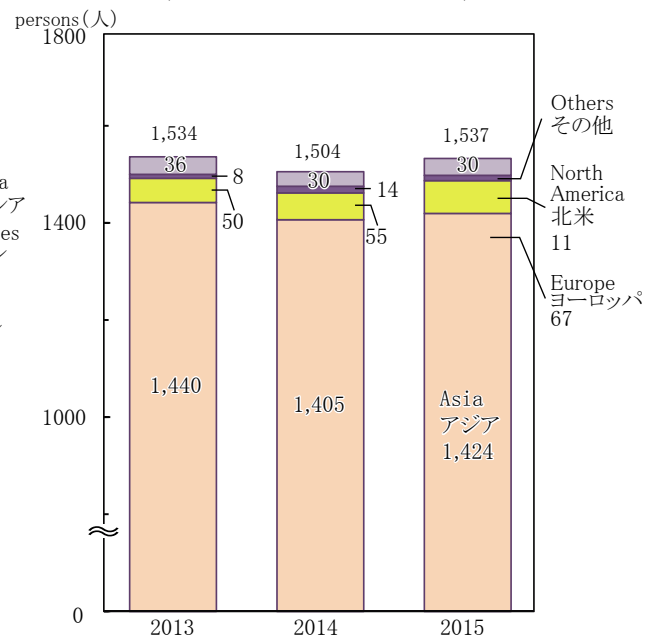

FOREIGN STUDENTS IN ISHIKAWA

(石川県の外国人留学生数)

Source: International Exchange Division, Ishikawa Prefectural Government
資料：石川県国際交流課