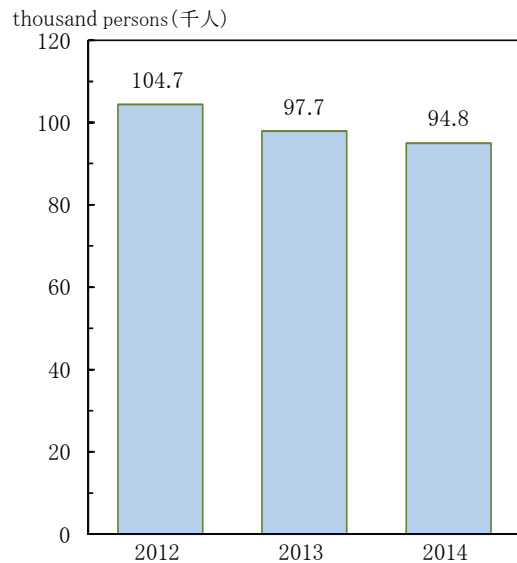

INTERNATIONAL EXCHANGE (国際交流)

In 2014, 94,750 people embarked abroad from Ishikawa, a decrease of 3% from the previous year.

The number of foreigners registered in Ishikawa Prefecture was 11,343 as of end of 2015. Among these there are 4,371 Chinese which is the highest among foreign nationalities; apart from this, there are 1,619 Koreans, 1,215 Vietnamese, 951 Brazilians, 756 Filipinos and 498 Indonesians as well as other foreign nationals.

As of May 1, 2015, there were 1,537 international students studying at various higher education institutes in Ishikawa Prefecture. 1,424 students were from Asia, 67 students were from Europe, and 11 students were from North America.

2014年の石川県の出国者数は94,750人で、前年に比べて3.0%減少しています。

2015年末現在の県内の外国人住民登録者数は11,343人で、国別で最も多いのは中国4,371人となっており、次に韓国・朝鮮1,619人、ベトナム1,215人、ブラジル951人、フィリピン756人、インドネシア498人などの順になっています。

外国人留学生は2015年5月1日現在、県内教育機関が受け入れているのは1,537人で、地域別ではアジア1,424人、ヨーロッパ67人、北米11人などとなっています。

TRAVELS OVERSEAS IN ISHIKAWA (石川県の出国者数)

Source: Ministry of Justice
資料：法務省