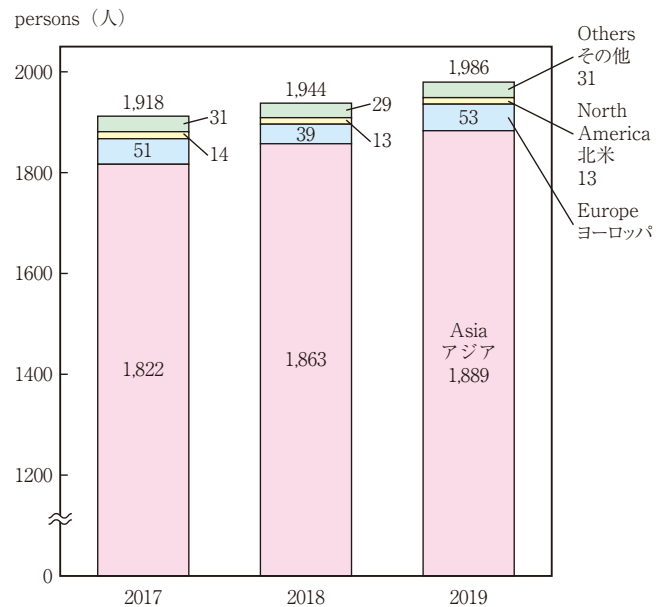

FOREIGN STUDENTS IN ISHIKAWA (石川県の外国人留学生数)

Source : International Exchange Division, Ishikawa Prefectural Government
資料 : 石川県国際交流課