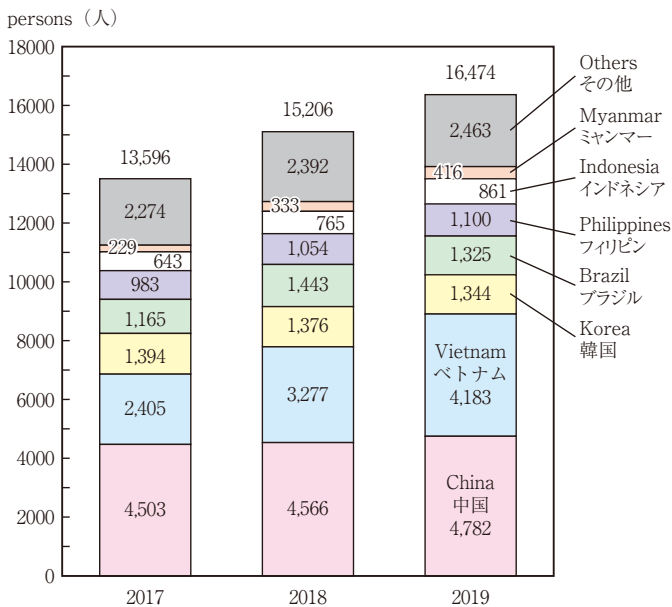

FOREIGN RESIDENTS IN ISHIKAWA (石川県の外国人住民数)

Source : International Exchange Division, Ishikawa Prefectural Government
資料 : 石川県国際交流課