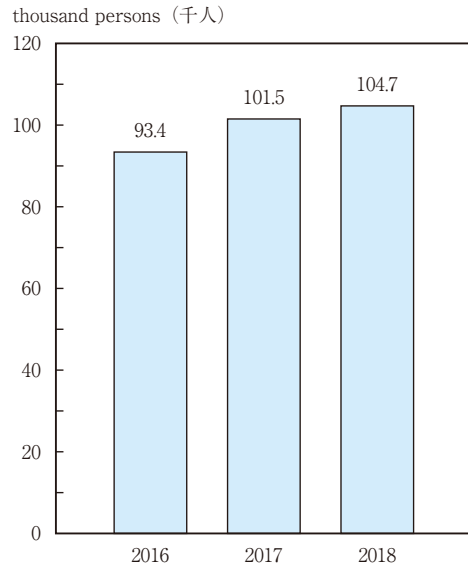

INTERNATIONAL EXCHANGE (国際交流)

In 2018, 104,696 people embarked abroad from Ishikawa, an increase of 3.1% from the previous year.

The number of foreign residents registered in Ishikawa Prefecture was 16,474 as of end of 2019. Among these there are 4,782 Chinese, which is the highest among foreign nationalities, as well as 4,183 Vietnamese, 1,344 Koreans, 1,325 Brazilians, 1,100 Filipinos and 861 Indonesians as well as other foreign nationals.

As of May 1, 2019, there were 1,986 international students studying at various higher education institutes in Ishikawa Prefecture. 1,889 students were from Asia, 53 students were from Europe, and 13 students were from North America.

2018年の石川県の出国者数は104,696人で、前年に比べて3.1%増加しています。

2019年末現在の県内の外国人住民数は16,474人で、国別で最も多いのは中国4,782人となっており、次にベトナム4,183人、韓国1,344人、ブラジル1,325人、フィリピン1,100人、インドネシア861人などの順になっています。

外国人留学生は2019年5月1日現在、県内教育機関が受け入れているのは1,986人で、地域別ではアジア1,889人、ヨーロッパ53人、北米13人などとなっています。

TRAVELS OVERSEAS IN ISHIKAWA (石川県の出国者数)

Source : Ministry of Justice
資料 : 法務省