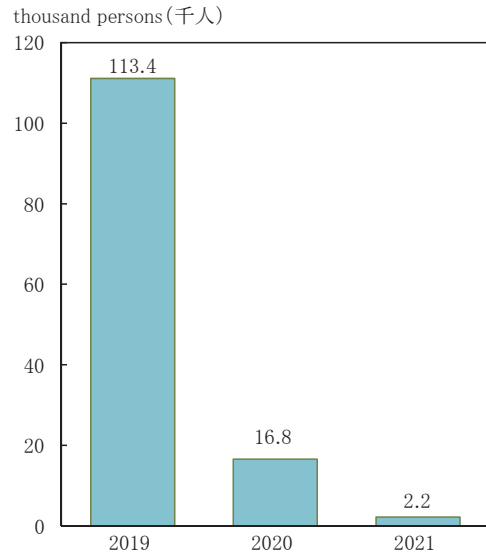

INTERNATIONAL EXCHANGE (国際交流)

The number of departures abroad from Ishikawa Prefecture in 2021 was 2,152, a decrease of 87.2% from the previous year.

At the end of 2021, the number of foreign residents in the prefecture was 14,412, with Vietnam having the largest number (4120), followed by China (3511), Brazil (1283), South Korea (1228), the Philippines (1006), and Indonesia (618).

As of May 1 2021, there were 1871 international students studying in educational institutions in the prefecture, including 1820 from Asia, 30 from Europe and 7 from North America.

2021年の石川県の出国者数は2,152人で、前年に比べて87.2%減少しています。

2021年末現在の県内の外国人住民数は14,412人で、国別で最も多いのはベトナム4,120人となっており、次に中国3,511人、ブラジル1,283人、韓国1,228人、フィリピン1,006人、インドネシア618人などの順になっています。

外国人留学生は2021年5月1日現在、県内教育機関が受け入れているのは1,871人で、地域別ではアジア1,820人、ヨーロッパ30人、北米7人などとなっています。

TRAVELS OVERSEAS IN ISHIKAWA (石川県の出国者数)

Source : Immigration Services Agency
資料 : 出入国在留管理庁