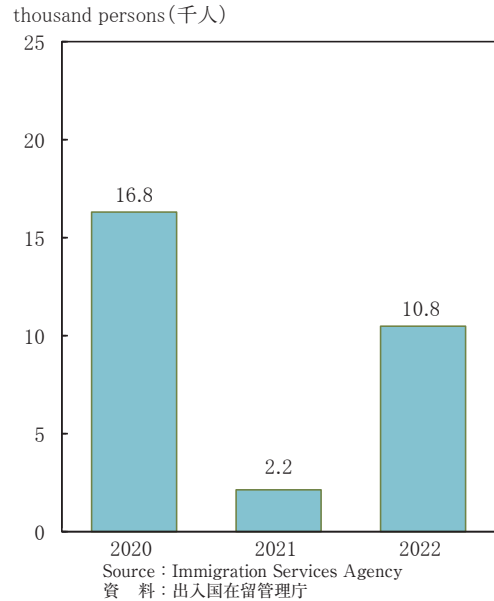

INTERNATIONAL EXCHANGE (国際交流)

The number of departures abroad from Ishikawa Prefecture in 2022 was 10,792, an increase of 501.5% from the previous year.

At the end of 2022, the number of foreign residents in the prefecture was 16,598, with Vietnam having the largest number (4,580), followed by China (3,643), Brazil (1,355), the Philippines (1,287), South Korea (1,201), and Indonesia (988).

As of May 1 2022, there were 1800 international students studying in educational institutions in the prefecture, including 862 from China, 177 from Indonesia, 160 from Nepal and 141 from Vietnam.

2022年の石川県の出国者数は10,792人で、前年に比べて501.5%増加しています。

2022年末現在の県内の外国人住民数は16,598人で、国別で最も多いのはベトナム4,580人となっており、次に中国3,643人、ブラジル1,355人、フィリピン1,287人、韓国1,201人、インドネシア988人などの順になっています。

外国人留学生は2022年5月1日現在、県内教育機関が受け入れているのは1,800人で、国別では中国862人、インドネシア177人、ネパール160人、ベトナム141人などの順になっています。

TRAVELS OVERSEAS IN ISHIKAWA (石川県の出国者数)