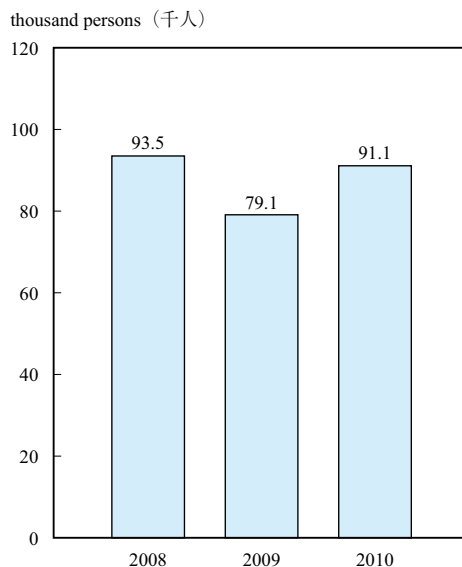

INTERNATIONAL EXCHANGE (国際交流)

In 2010, 91,090 people departed for overseas destinations from Ishikawa, an increase of 15.2% from the previous year.

The number of foreign residents registered in Ishikawa Prefecture was 11,215 at the end of 2010. Among these, there were 5,197 Chinese, which is the highest among foreign nationalities; in addition, there are also 1,876 Koreans, 1,385 Brazilians, 632 Filipinos, and 228 Americans.

The number of foreign students studying at educational institutes in Ishikawa Prefecture was 1,648 as of July 1, 2011. The breakdown by region is as follows: from Asia-1,559; from Europe-19; from North America-12.

2010年の石川県の出国者数は91,090人で、前年に比べて15.2%増加しています。

2010年末現在の県内の外国人登録人員は11,215人で、国別で最も多いのは中国5,197人となっており、その他の国では、韓国・朝鮮1,876人、ブラジル1,385人、フィリピン632人、アメリカ228人などとなっています。

外国人留学生は2011年7月1日現在、県内教育機関が受け入れているのは1,648人で、地域別ではアジア1,559人、ヨーロッパ19人、北米12人などとなっています。

TRAVELS OVERSEAS IN ISHIKAWA (石川県の出国者数)

Source: Ministry of Justice
資料：法務省