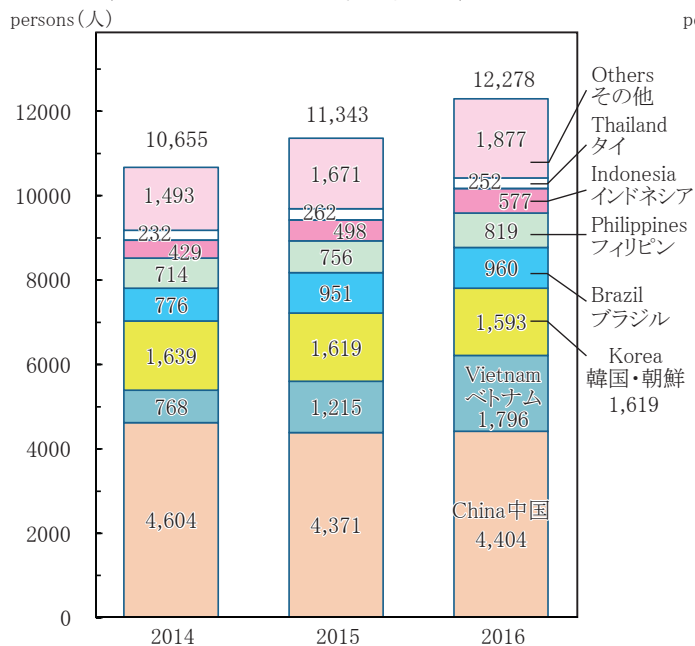

NON-JAPANESE REGISTERED RESIDENTS IN ISHIKAWA

(石川県の外国人住民登録者数)

Source: International Exchange Division, Ishikawa Prefectural Government
資料：石川県国際交流課