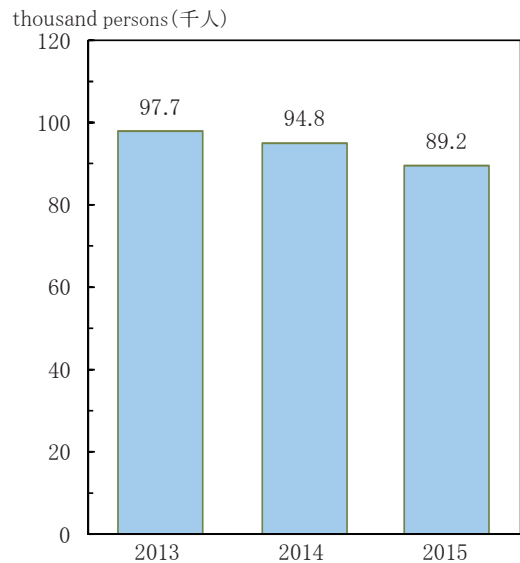

INTERNATIONAL EXCHANGE (国際交流)

In 2015, 89,188 people embarked abroad from Ishikawa, a decrease of 5.9% from the previous year.

The number of foreigners registered in Ishikawa Prefecture was 12,278 as of end of 2016. Among these there are 4,404 Chinese which is the highest among foreign nationalities; apart from this, there are 1,796 Vietnamese, 1,593 Koreans, 960 Brazilians, 819 Filipinos and 577 Indonesians as well as other foreign nationals.

As of May 1, 2015, there were 1,537 international students studying at various higher education institutes in Ishikawa Prefecture. 1,424 students were from Asia, 67 students were from Europe, and 11 students were from North America.

2015年の石川県の出国者数は89,188人で、前年に比べて5.9%減少しています。

2016年末現在の県内の外国人住民登録者数は12,278人で、国別で最も多いのは中国4,404人となっており、次にベトナム1,796人、韓国・朝鮮1,593人、ブラジル960人、フィリピン819人、インドネシア577人などの順になっています。

外国人留学生は2015年5月1日現在、県内教育機関が受け入れているのは1,537人で、地域別ではアジア1,424人、ヨーロッパ67人、北米11人などとなっています。

TRAVELS OVERSEAS IN ISHIKAWA (石川県の出国者数)

Source: Ministry of Justice
資料：法務省