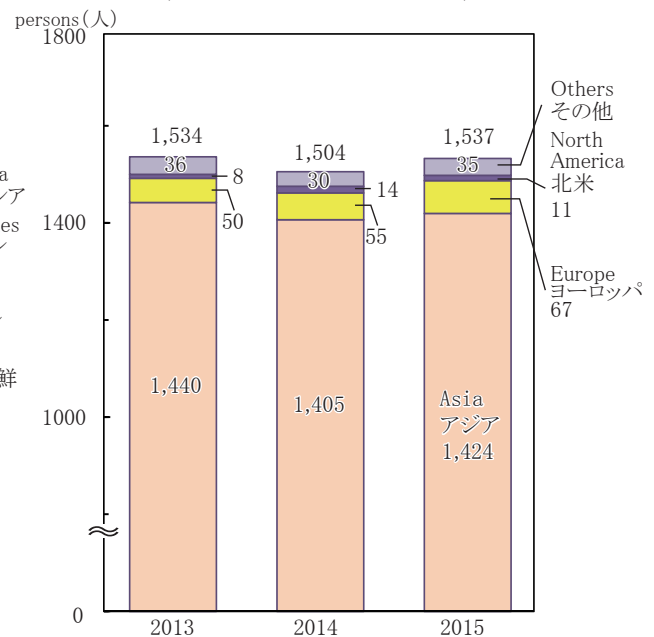

FOREIGN STUDENTS IN ISHIKAWA

(石川県の外国人留学生数)

Source: International Exchange Division, Ishikawa Prefectural Government
資料：石川県国際交流課