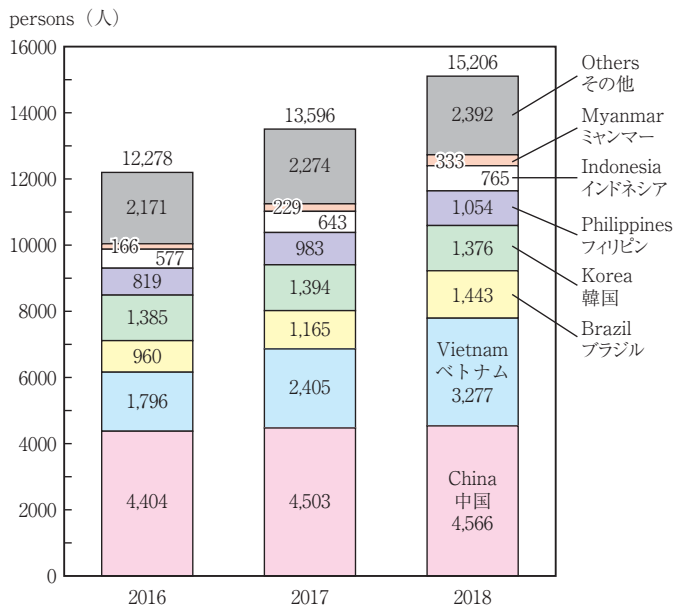

FOREIGN RESIDENTS IN ISHIKAWA (石川県の外国人住民数)

Source : International Exchange Division, Ishikawa Prefectural Government
資料 : 石川県国際交流課