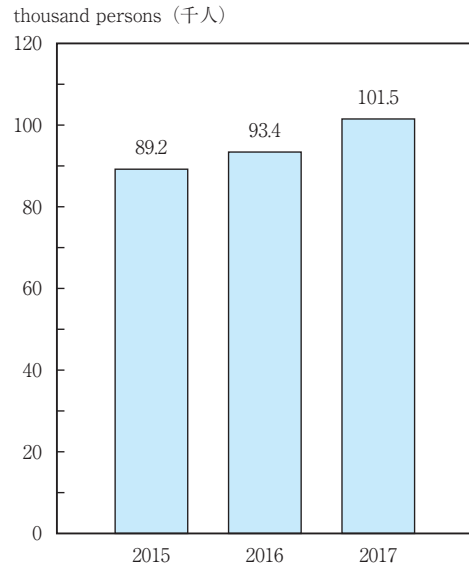

INTERNATIONAL EXCHANGE (国際交流)

In 2017, 101,500 people embarked abroad from Ishikawa, an increase of 8.7% from the previous year.

The number of foreign residents registered in Ishikawa Prefecture was 15,206 as of end of 2018. Among these there are 4,566 Chinese, which is the highest among foreign nationalities, as well as 3,277 Vietnamese, 1,443 Brazilians, 1,376 Koreans, 1,054 Filipinos and 765 Indonesians as well as other foreign nationals.

As of May 1, 2018, there were 1,944 international students studying at various higher education institutes in Ishikawa Prefecture. 1,863 students were from Asia, 39 students were from Europe, and 13 students were from North America.

2017年の石川県の出国者数は101,500人で、前年と比べて8.7%増加しています。

2018年末現在の県内の外国人住民数は15,206人で、国別で最も多いのは中国4,566人となっており、次にベトナム3,277人、ブラジル1,443人、韓国1,376人、フィリピン1,054人、インドネシア765人などの順になっています。

外国人留学生は2018年5月1日現在、県内教育機関が受け入れているのは1,944人で、地域別ではアジア1,863人、ヨーロッパ39人、北米13人などとなっています。

TRAVELS OVERSEAS IN ISHIKAWA (石川県の出国者数)

Source : Ministry of Justice
資料 : 法務省