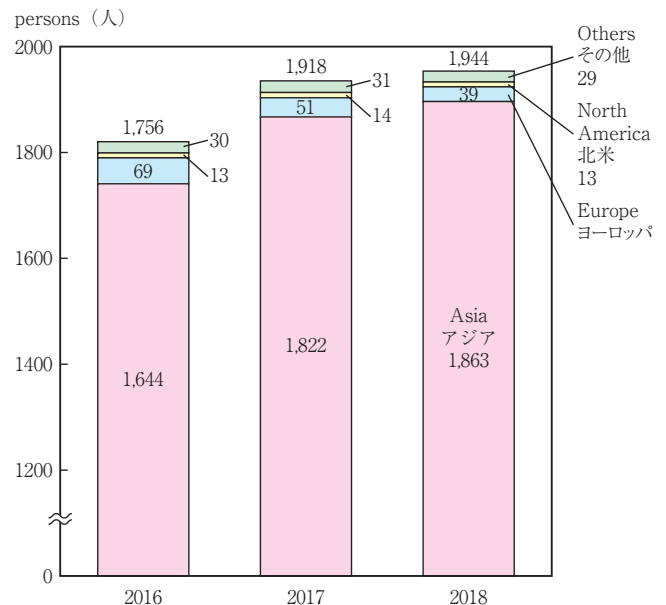

FOREIGN STUDENTS IN ISHIKAWA (石川県の外国人留学生数)

Source : International Exchange Division, Ishikawa Prefectural Government
資料 : 石川県国際交流課