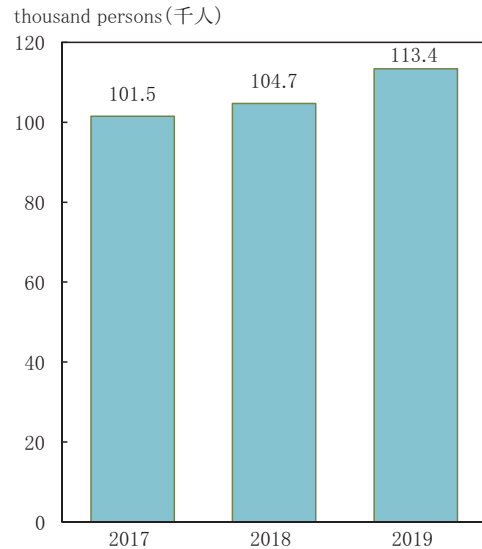

INTERNATIONAL EXCHANGE (国際交流)

The number of departures abroad from Ishikawa Prefecture in 2019 was 113,417, an increase of 8.3% from the previous year.

At the end of 2020, the number of foreign residents in the prefecture was 15,447, with Vietnam having the largest number (4193), followed by China (4129), Brazil (1333), South Korea (1276), the Philippines (998), and Indonesia (739).

As of May 1 2020, there were 1971 international students studying in educational institutions in the prefecture, including 1909 from Asia, 39 from Europe and 3 from North America.

2019年の石川県の出国者数は113,417人で、前年に比べて8.3%増加しています。

2020年末現在の県内の外国人住民数は15,447人で、国別で最も多いのはベトナム4,193人となっており、次に中国4,129人、ブラジル1,333人、韓国1,276人、フィリピン998人、インドネシア739人などの順になっています。

外国人留学生は2020年5月1日現在、県内教育機関が受け入れているのは1,971人で、地域別ではアジア1,909人、ヨーロッパ39人、北米3人などとなっています。

TRAVELS OVERSEAS IN ISHIKAWA (石川県の出国者数)

Source : Ministry of Justice
資料 : 法務省